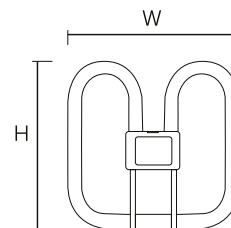

For use with magnetic ballast: Remove starter and capacitor
For use with electronic ballast: Remove control gear and wire directly to mains

8W $\Rightarrow$ $\frac{16}{W}$ Energy Saving 50%	14W $\Rightarrow$ $\frac{28}{W}$ Energy Saving 50%	18W $\Rightarrow$ $\frac{38}{W}$ Energy Saving 53%	
Quality Assured Product Warranty³ 3 Year	Colour Rendering Index² 80	Lumens Maintenance Ratio¹ 80	Operating Hours 30,000